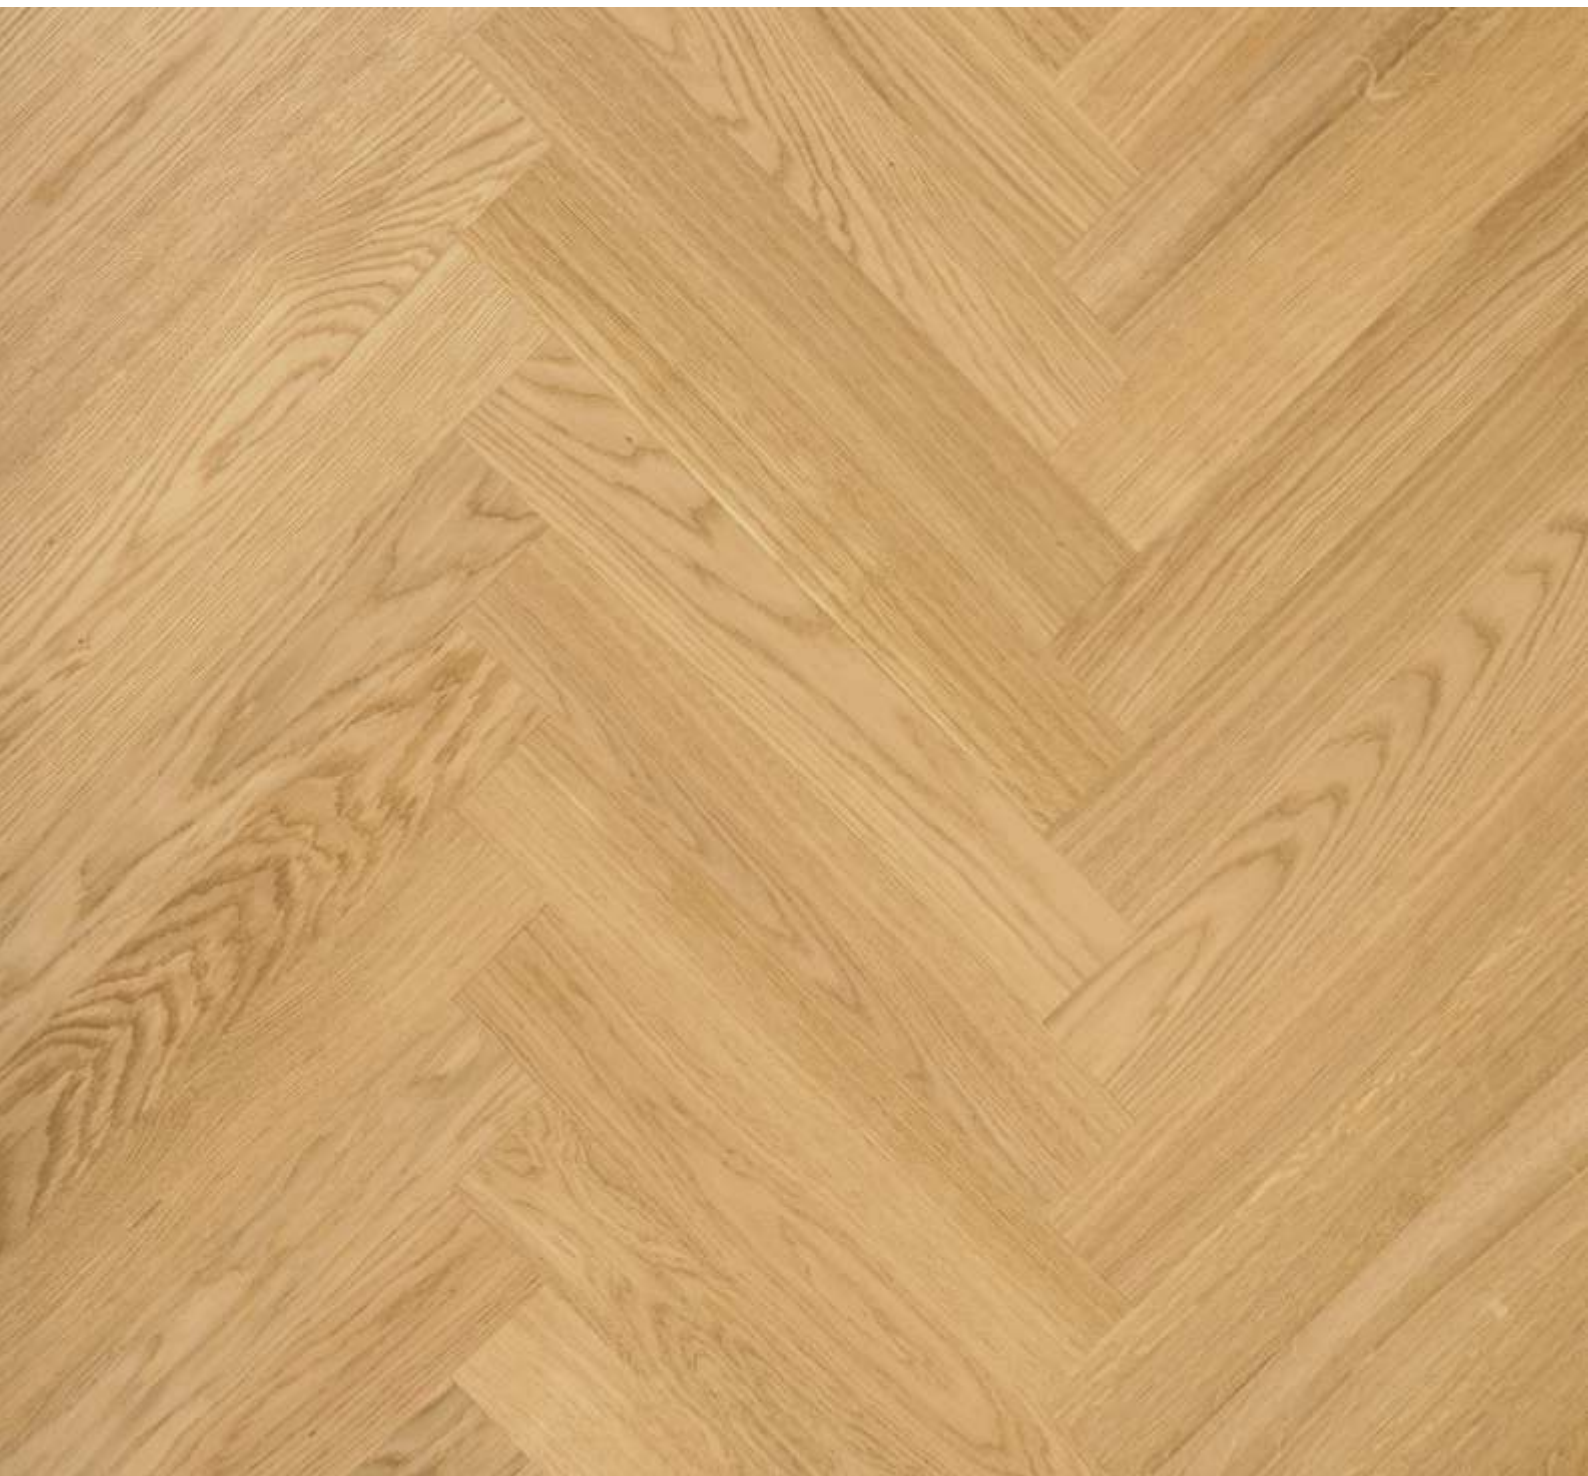

collezione /collection

EASY LINE 80

CARATTERISTICHE TECNICHE / TECHNICAL FEATURES

Supporto: 2 STRATI RETRO BETULLA
Back Layer: 2 LAYERS WITH BIRCH BACK

Incastro: F/F
Joint: G/G

Bisellatura: SPIGOLO VIVO
Bevel: SQUARE EDGE

Posa: INCOLLATA
Installation: GLUED