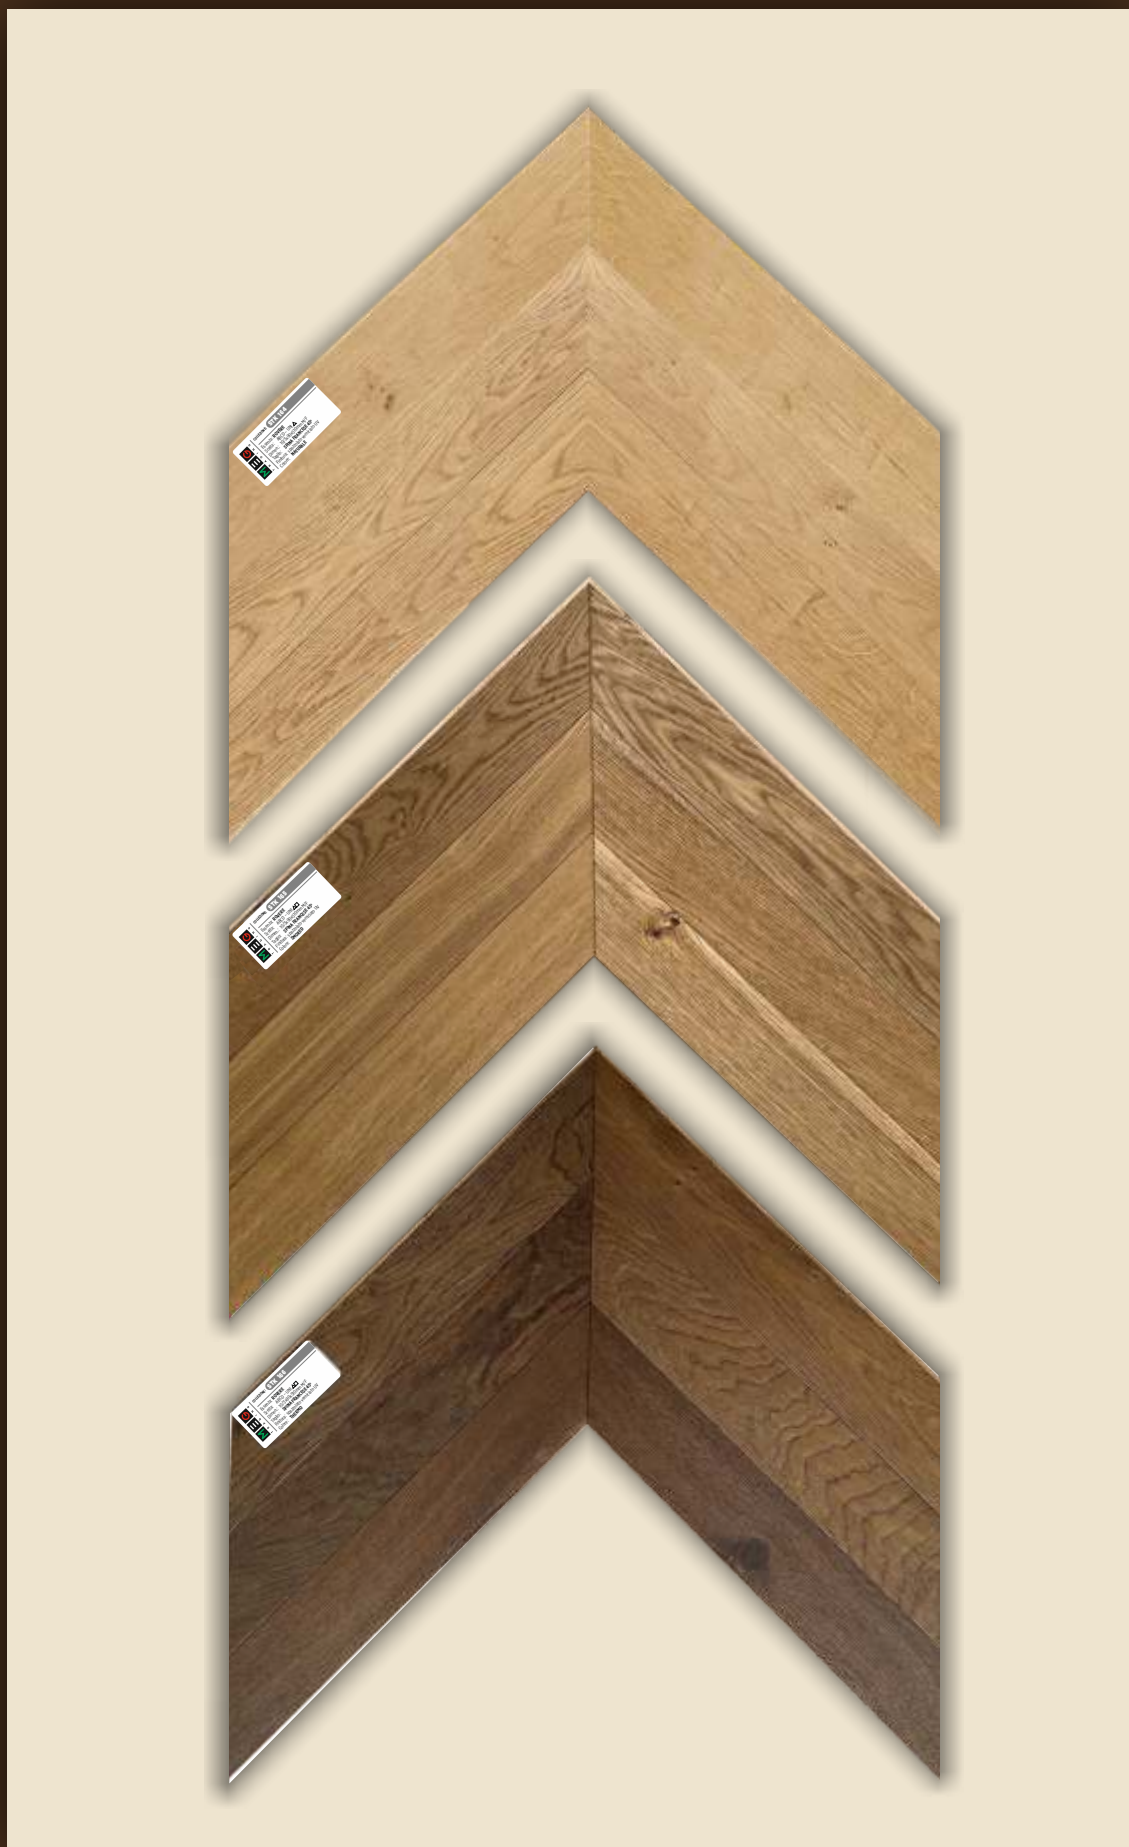

collezione /collection

SPINE STK scelta ABCD